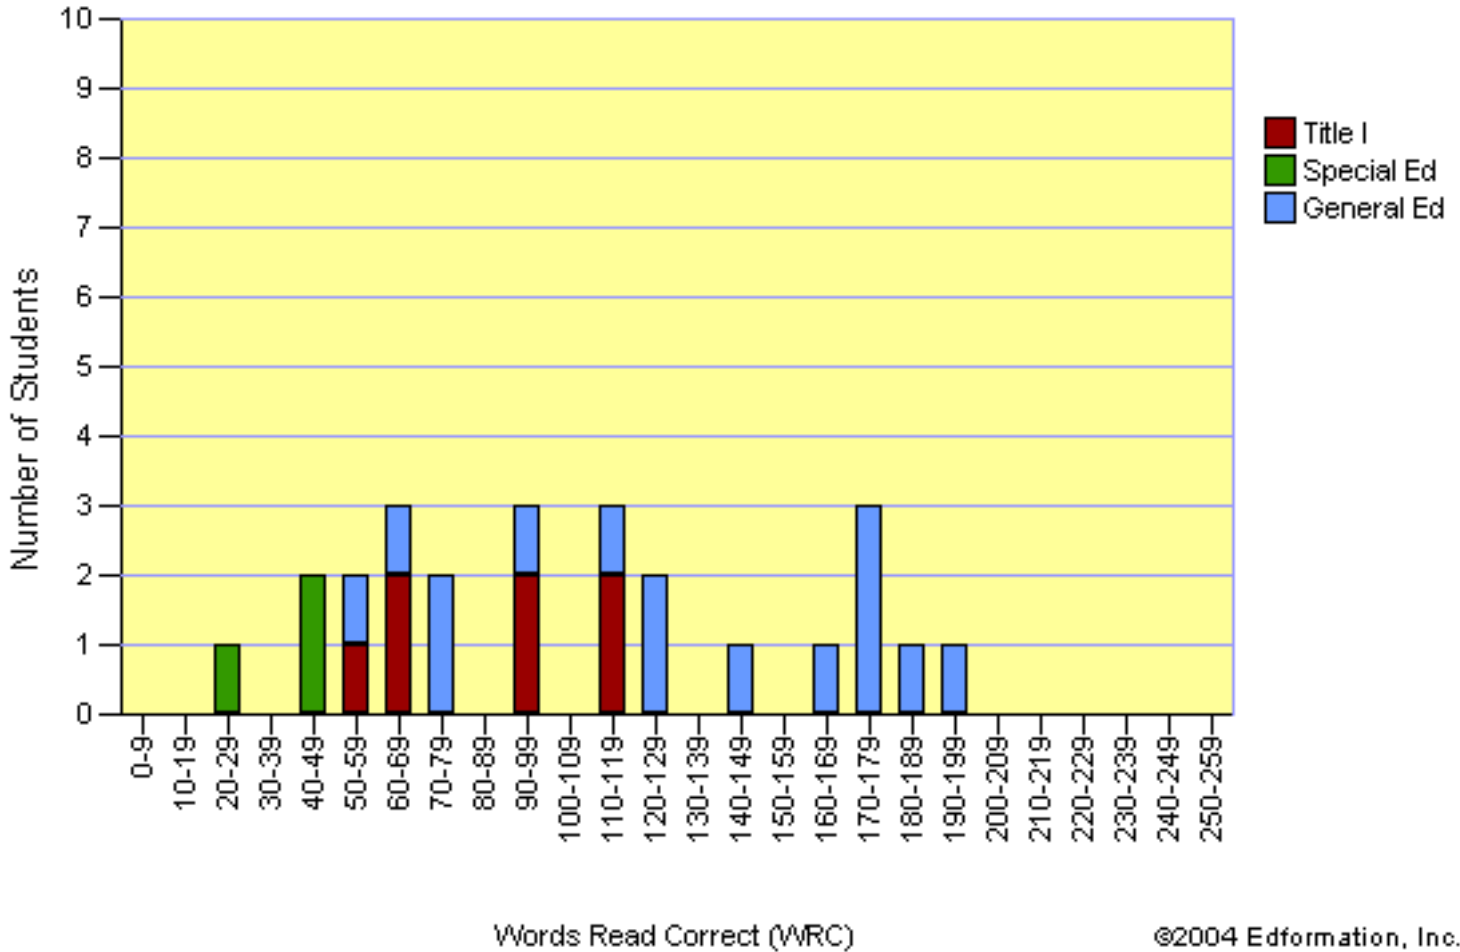

Student Score Distribution by Service Classification
Red River Valley District - Jefferson Elementary
Diane Hambly Grade 3 : Winter 2003-2004
Reading - Curriculum Based Measurement

©2004 Edformation, Inc.