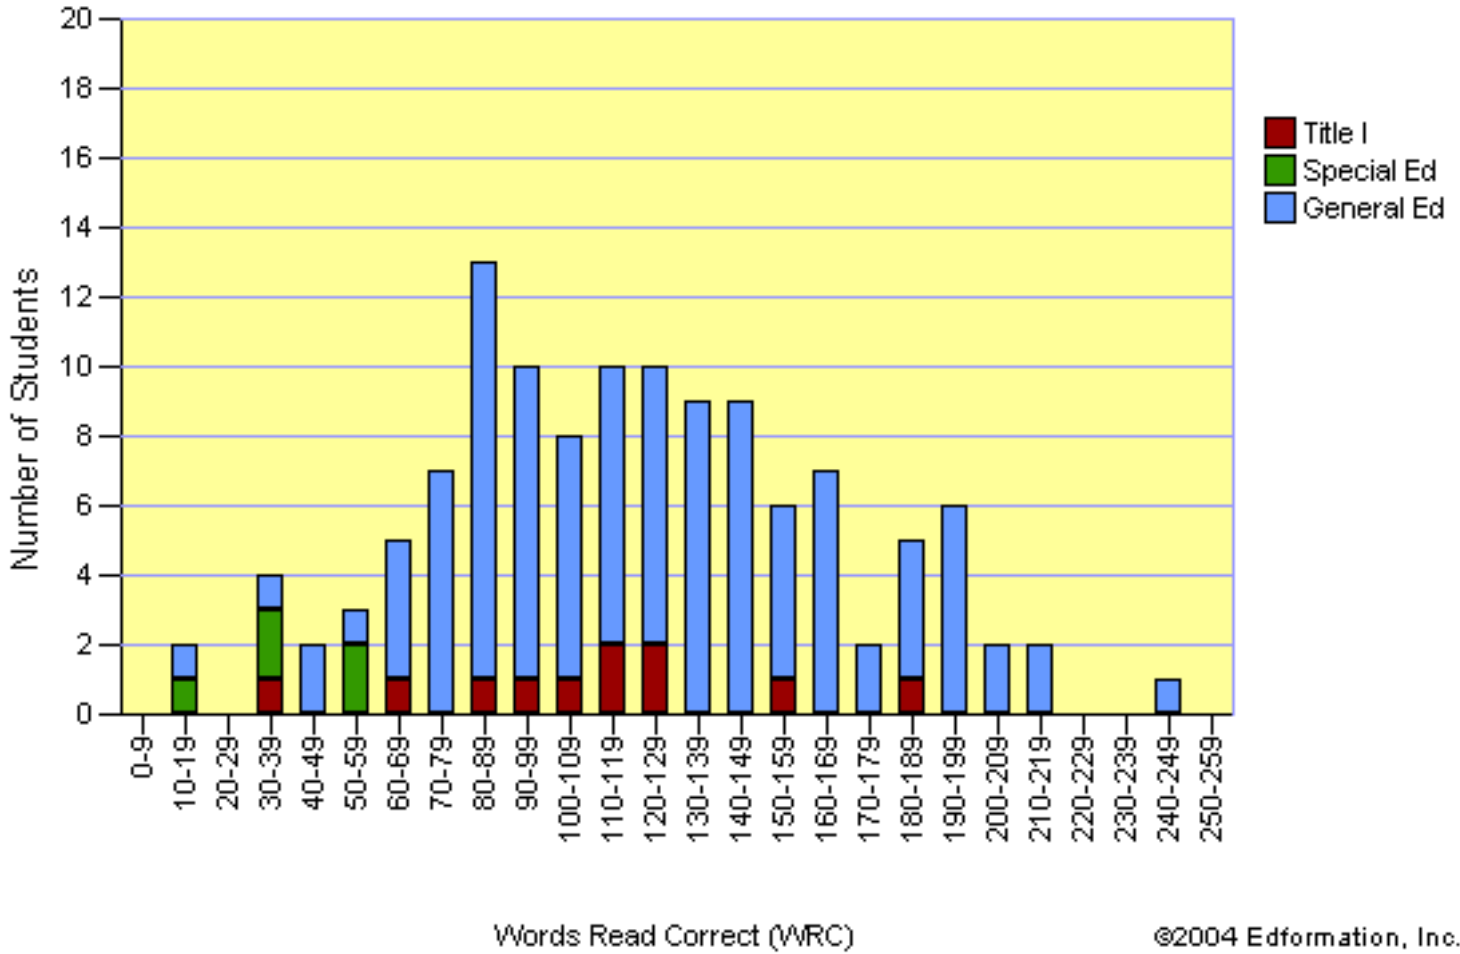

Student Score Distribution by Service Classification
Red River Valley District - Jefferson Elementary
Grade 3 : Spring 2003-2004
Reading - Curriculum Based Measurement

©2004 Edformation, Inc.