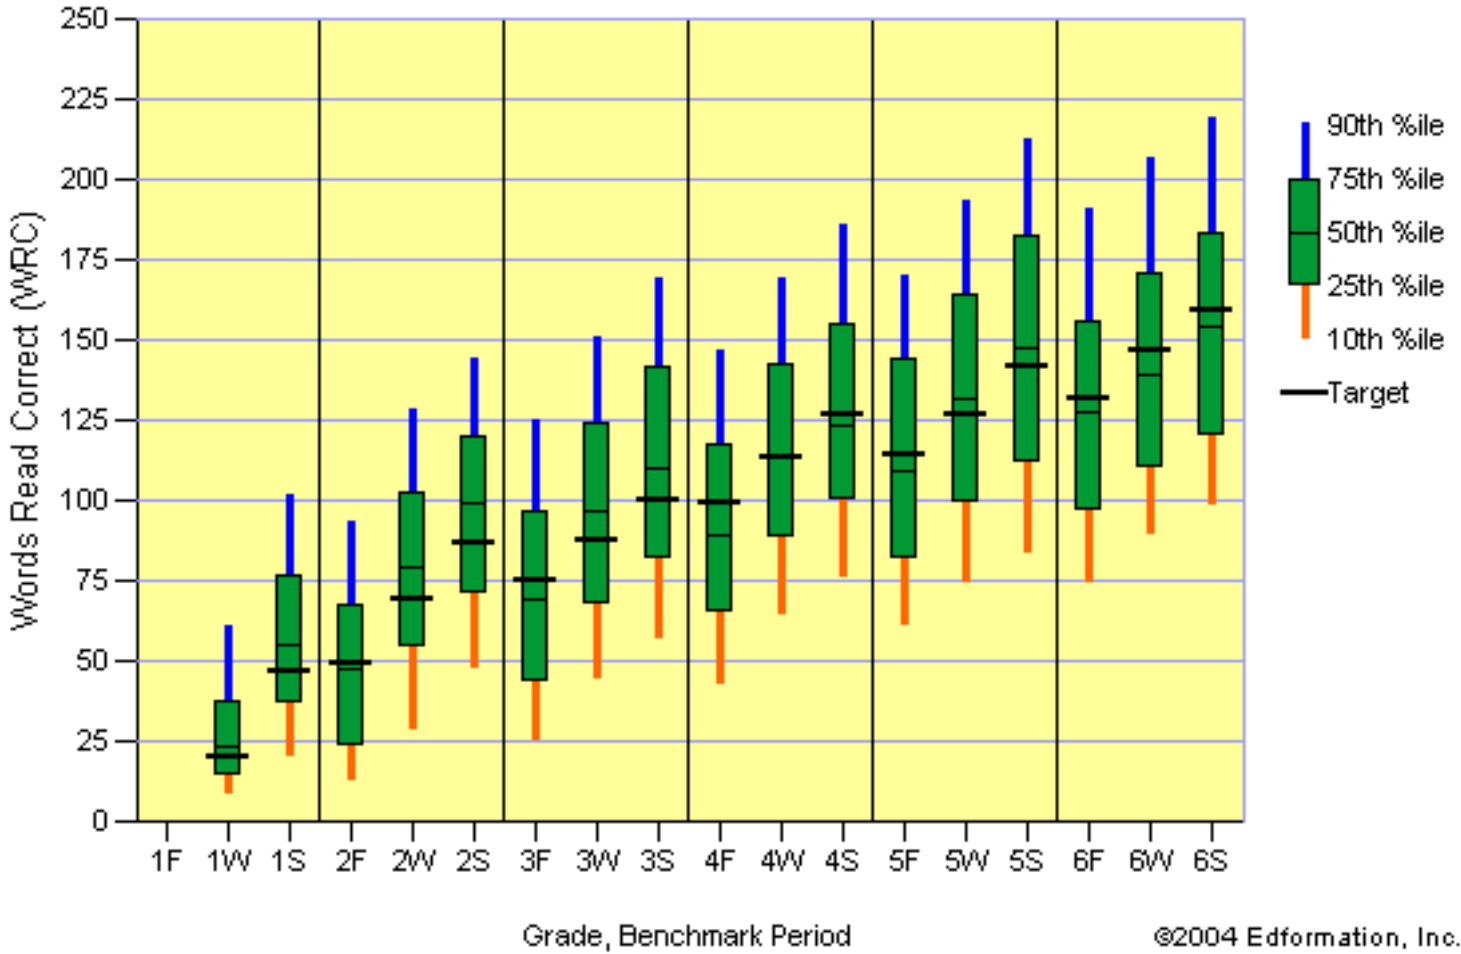

**AIMSweb® Growth Chart**  
**Reading - Curriculum Based Measurement**  
**Red River Valley District**  
**2003-2004 School Year**

©2004 Edformation, Inc.