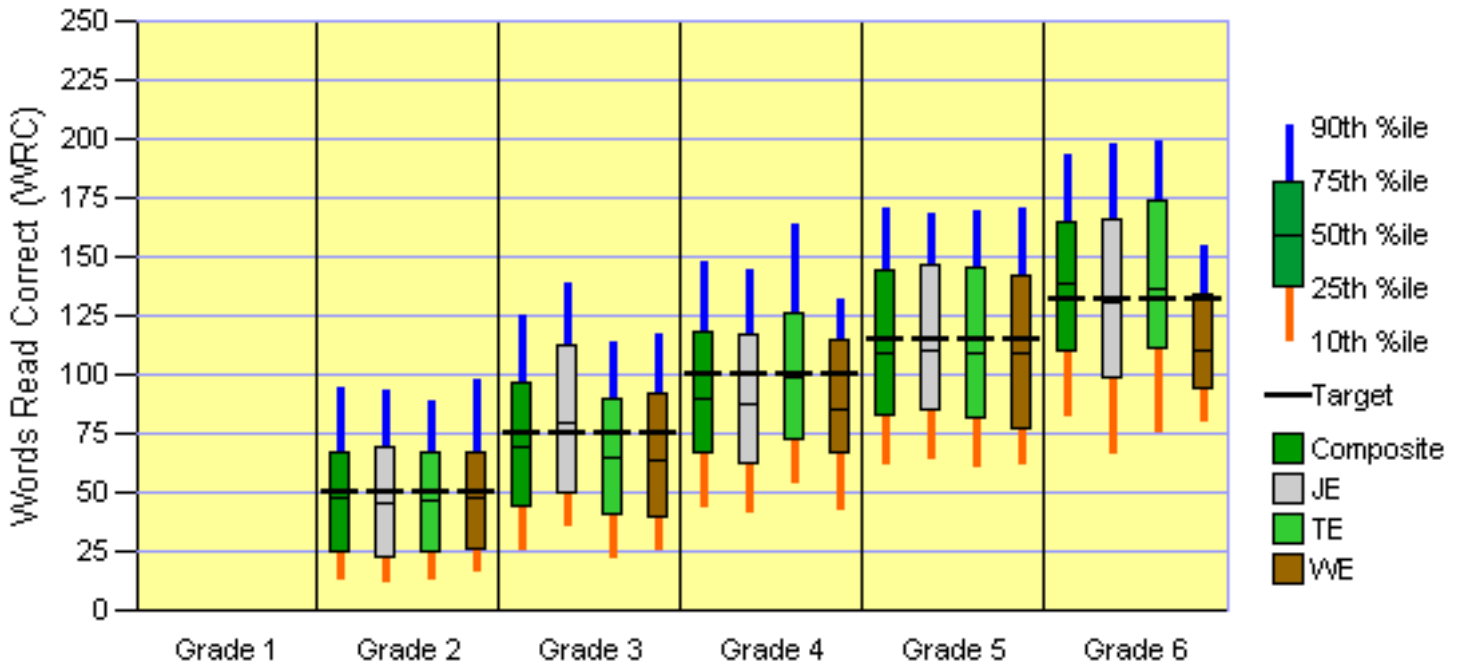

**School-to-School Performance**  
**Edformation District**  
**School-to-School Performance : Fall 2003-2004**  
**Reading - Curriculum Based Measurement**

©2004 Edformation, Inc.

Jefferson Elementary (JE)      Taft Elementary (TE)  
Washington Elementary (WE)