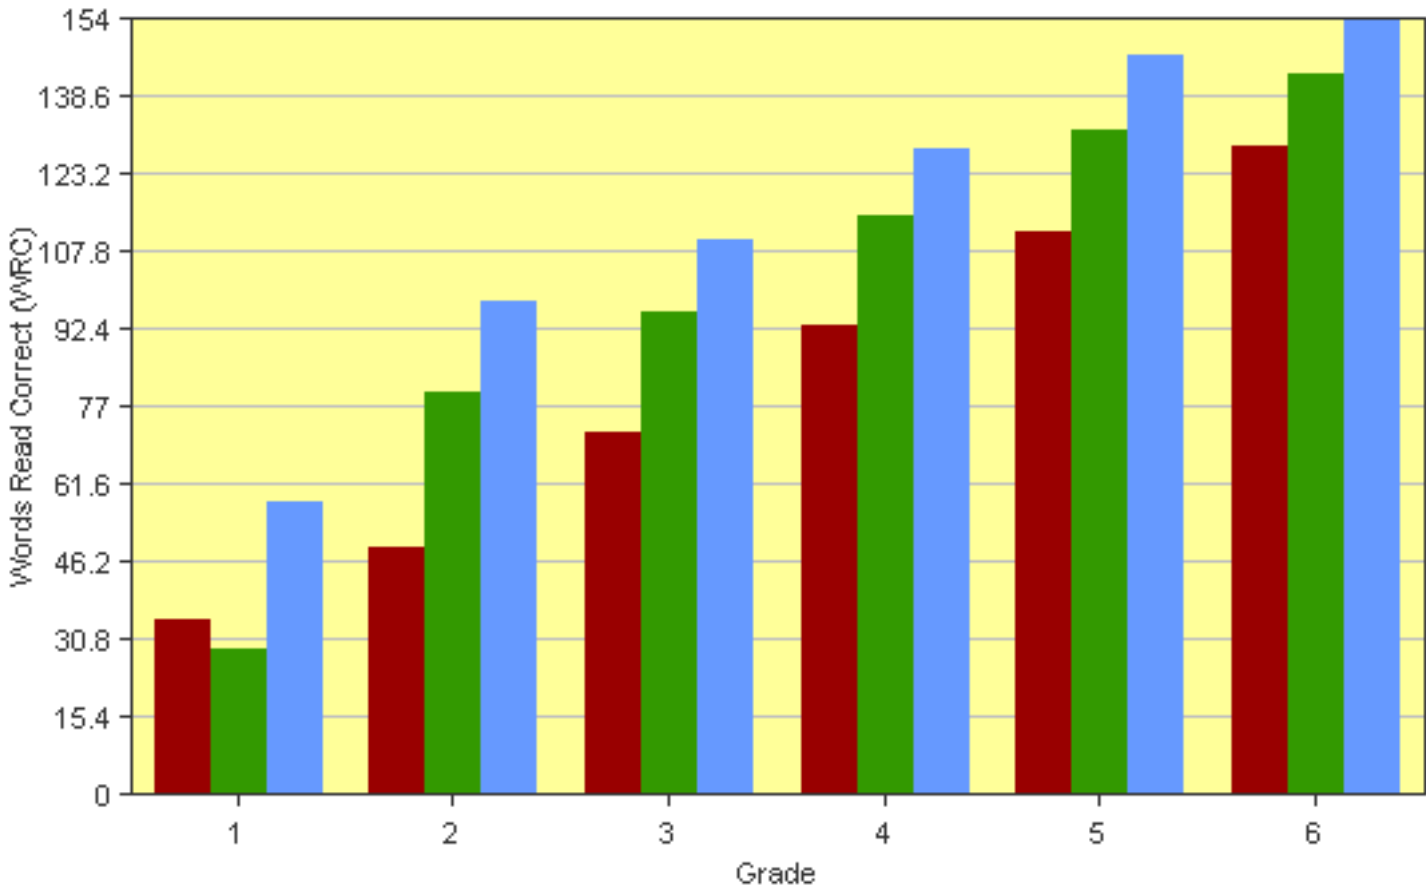

Performance of Average Student by Benchmark Period

Red River Valley District
2003-2004 School Year

Reading - Curriculum Based Measurement

■ Fall ■ Winter ■ Spring

© 2006 Edformation, Inc.