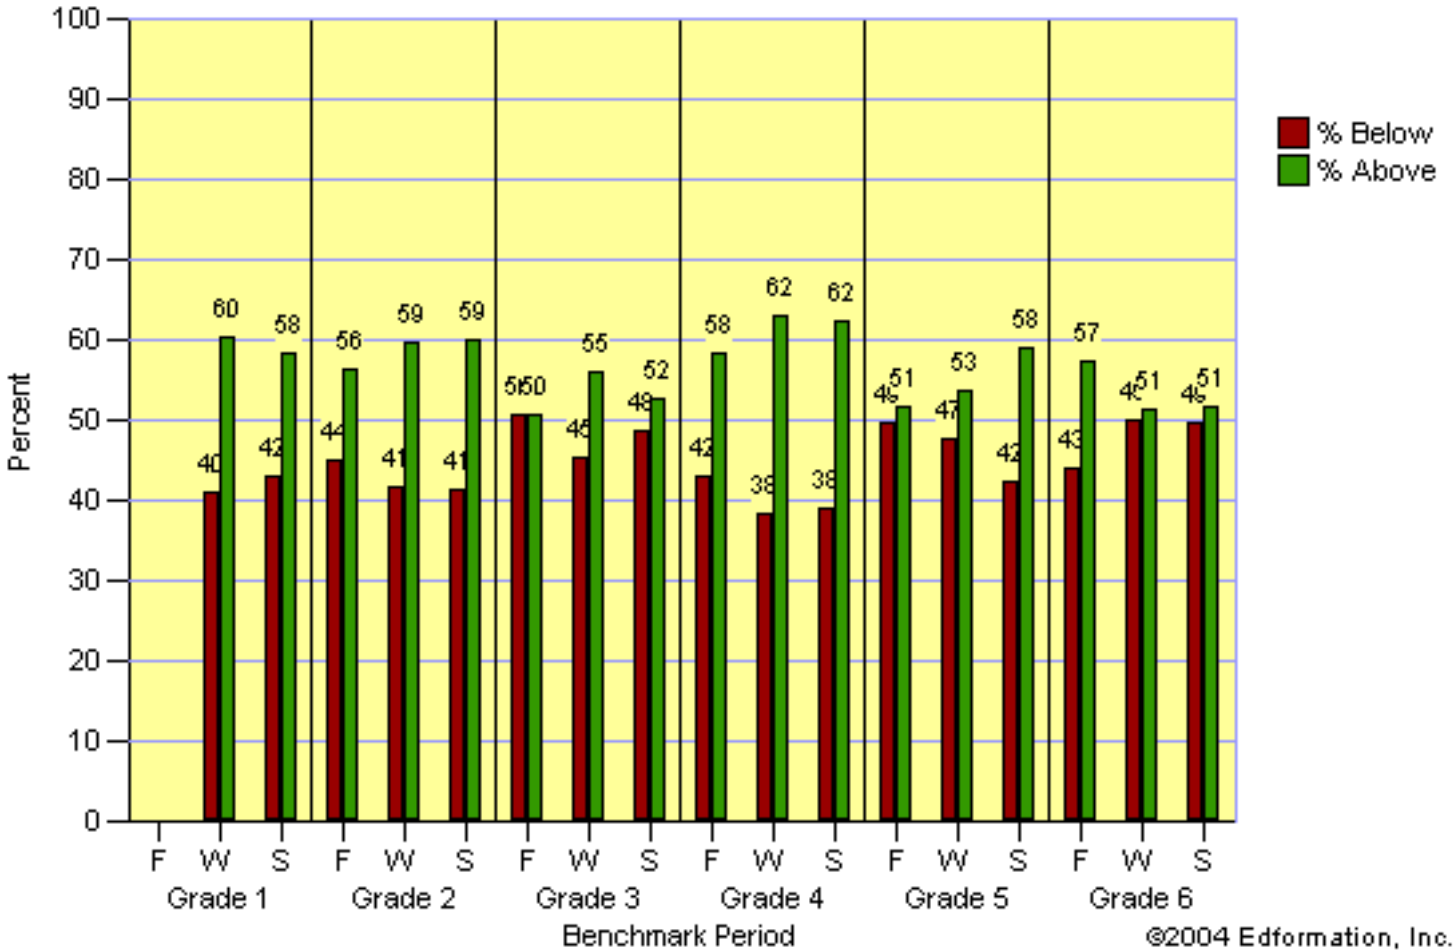

Percent of Students Above & Below Target
Red River Valley District
2003-2004 School Year
Reading - Curriculum Based Measurement

Includes Categories: All Schools

©2004 Edformation, Inc.