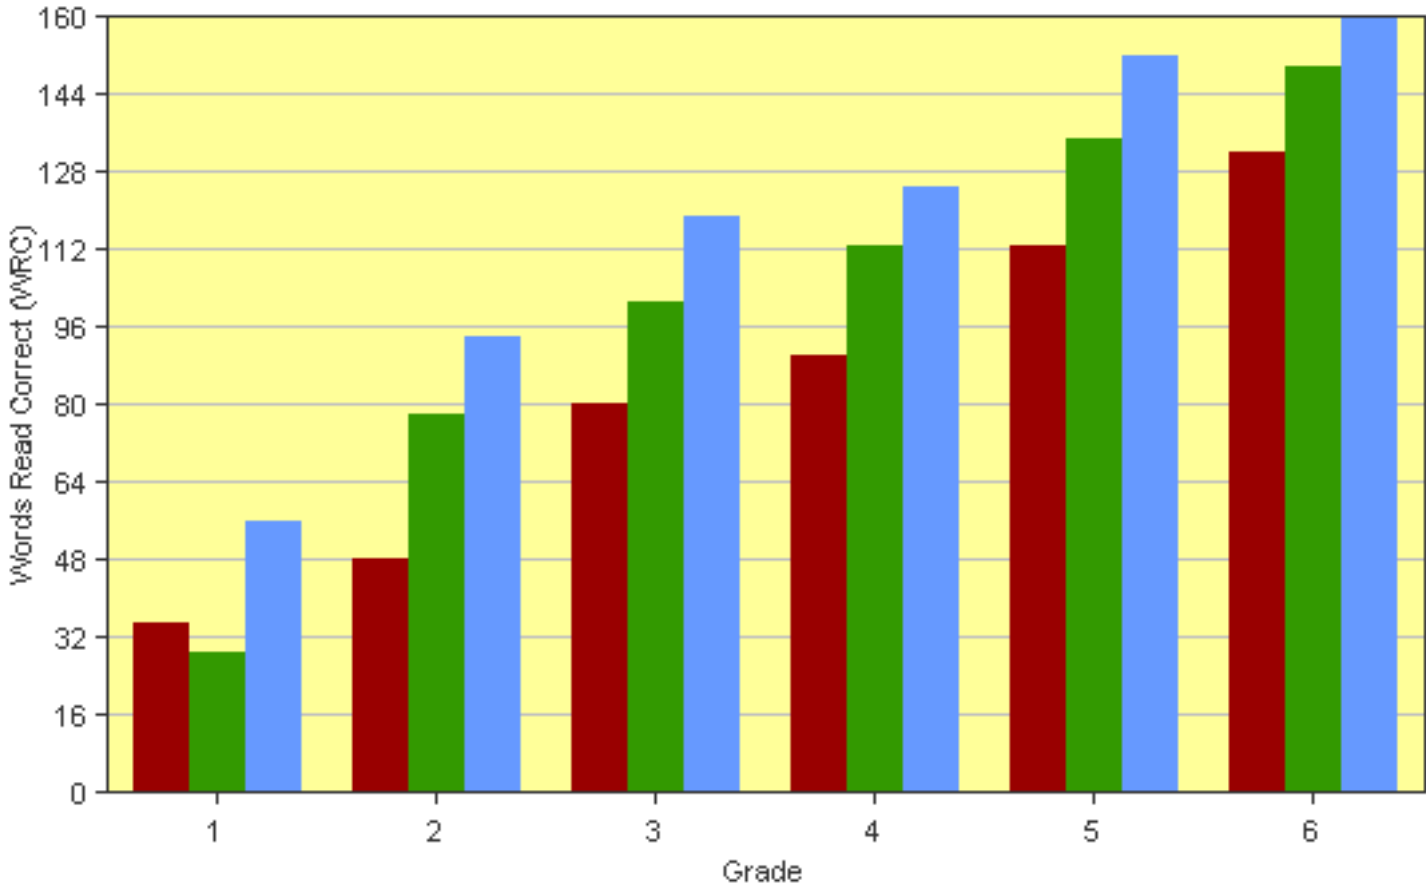

Performance of Average Student by Benchmark Period

Red River Valley District - Jefferson Elementary

2003-2004 School Year

Reading - Curriculum Based Measurement

■ Fall ■ Winter ■ Spring

© 2006 Edformation, Inc.